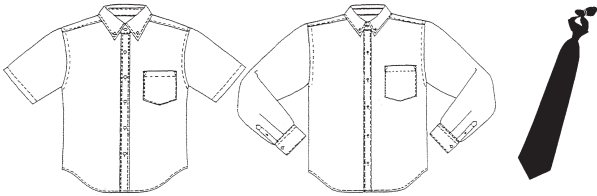

FEATURES - Grades 6-8, Required Church Shirt

Wrinkle-free, Button down collar, 60% cotton/40% polyester,
Soil & stain release finish, One breast pocket

DESCRIPTION	STYLE	SIZE	COLOR	PRICE
Short Sleeve	5115-BY	8-20	WHT	$22.00
Long Sleeve	5015 BY	8-20	WHT	$26.00
Short Sleeve	5115-HK	8-20	WHT	$24.00
Long Sleeve	5015-HK	8-20	WHT	$26.00
Short Sleeve	5115-MN	S-3XL Mens	WHT	$25.00
Long Sleeve	5015-MN	S-3XL-Mens	WHT	$27.00
St. Lawrence Tie with logo	54" & 57"	NAVY		$20.00
St. Lawrence Adjustable Tie	16", 18"	NAVY		$20.00

Tie optional for grades K-5 on mass days