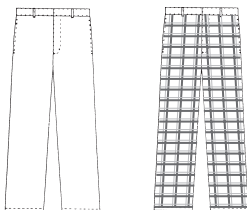

GIRLS BASIC REQUIRED UNIFORM-Grades K-8

GIRLS TWILL SLACKS

65% Cotton/35% Polyester, Soil & stain release finish, Wrinkle-free permanent press. Grades 6-8 must wear khaki if they wear the navy polo.

STYLE	SIZE	COLOR	PRICE
4024	3-6X	NAVY	$26.75
4024	7-16R	NAVY	$28.75
4024	7-16S	NAVY	$28.75
4024	6.5-18.5	NAVY	$34.00

STYLE	SIZE	COLOR	PRICE
Plaid	4-16	45	$44.95
Plaid	6.5-18.5	45	$49.95

OPTIONAL 6-8 GRADE KHAKI PANTS
AVAILABLE IN ALL STYLES