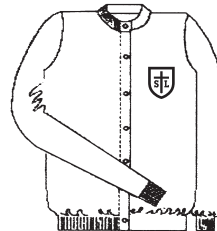

SWEATERS

ALL SWEATERS REQUIRE ST. LAWRENCE CREST

Crew Neck Cardigan

100% A+ Lo-Pil polyester

STYLE	SIZE	COLOR	PRICE
GCC	Youth XS-XL	NAVY	$37.00