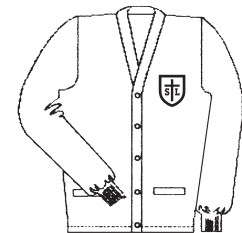

V-Neck Two Pocket Cardigan

STYLE	SIZE	COLOR	PRICE
6000	Youth XS-XL	NAVY	$42.00
6000	Adult S-XL	NAVY	$45.00